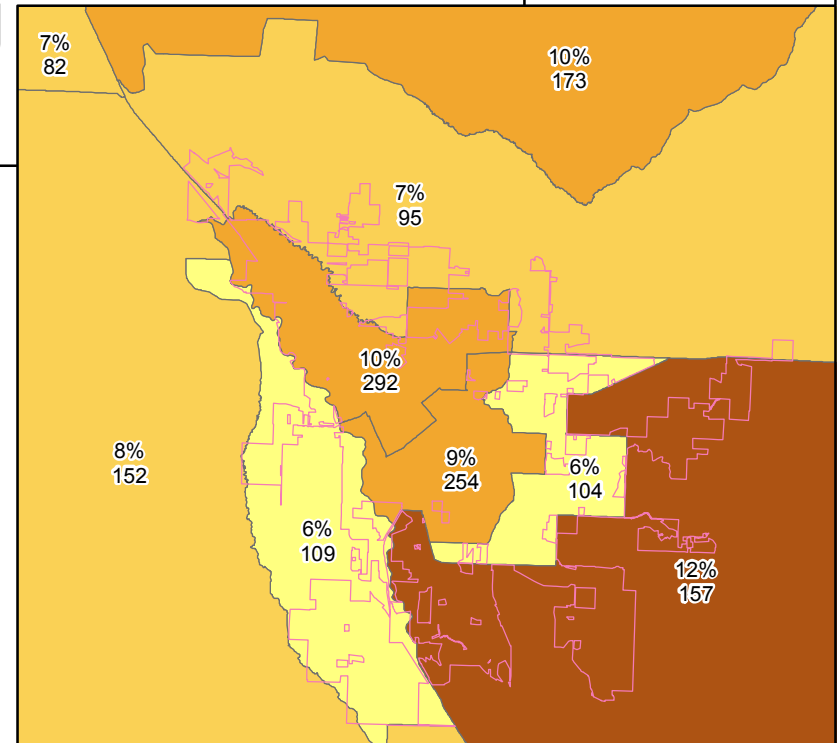

2010 Vacant Housing Units by Census Tracts (in percentage and in total)

Map color gradient applies to percent vacant.

Legend

Municipal Boundary

Census

2010 Percent Vacant

- 6%
- 7% - 8%
- 9% - 10%
- 11% - 12%
- 22%

This map is a product of Montrose County Land Use records and Geographic Information Systems for the display of relative positions and locations only. No assertion is made as to the accuracy of the map.