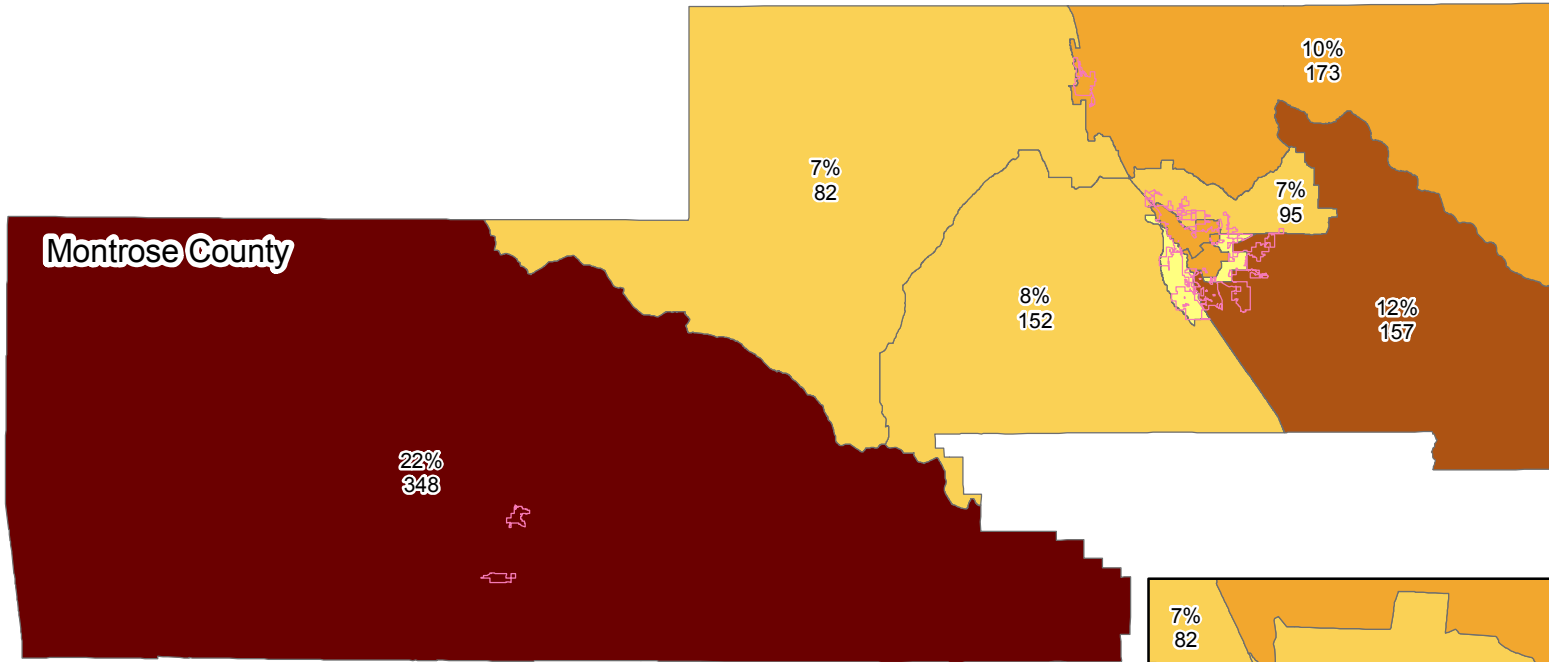

2010 Vacant Housing Units by Census Tracts (in percentage and in total)

Map color gradient applies to percent vacant.

Legend

Municipal Boundary

Census

2010 Percent Vacant

- 6%
- 7% - 8%
- 9% - 10%
- 11% - 12%
- 22%

This map is a product of Montrose County Land Use records and Geographic Information Systems for the display of relative positions and locations only. No assertion is made as to the accuracy of the map.