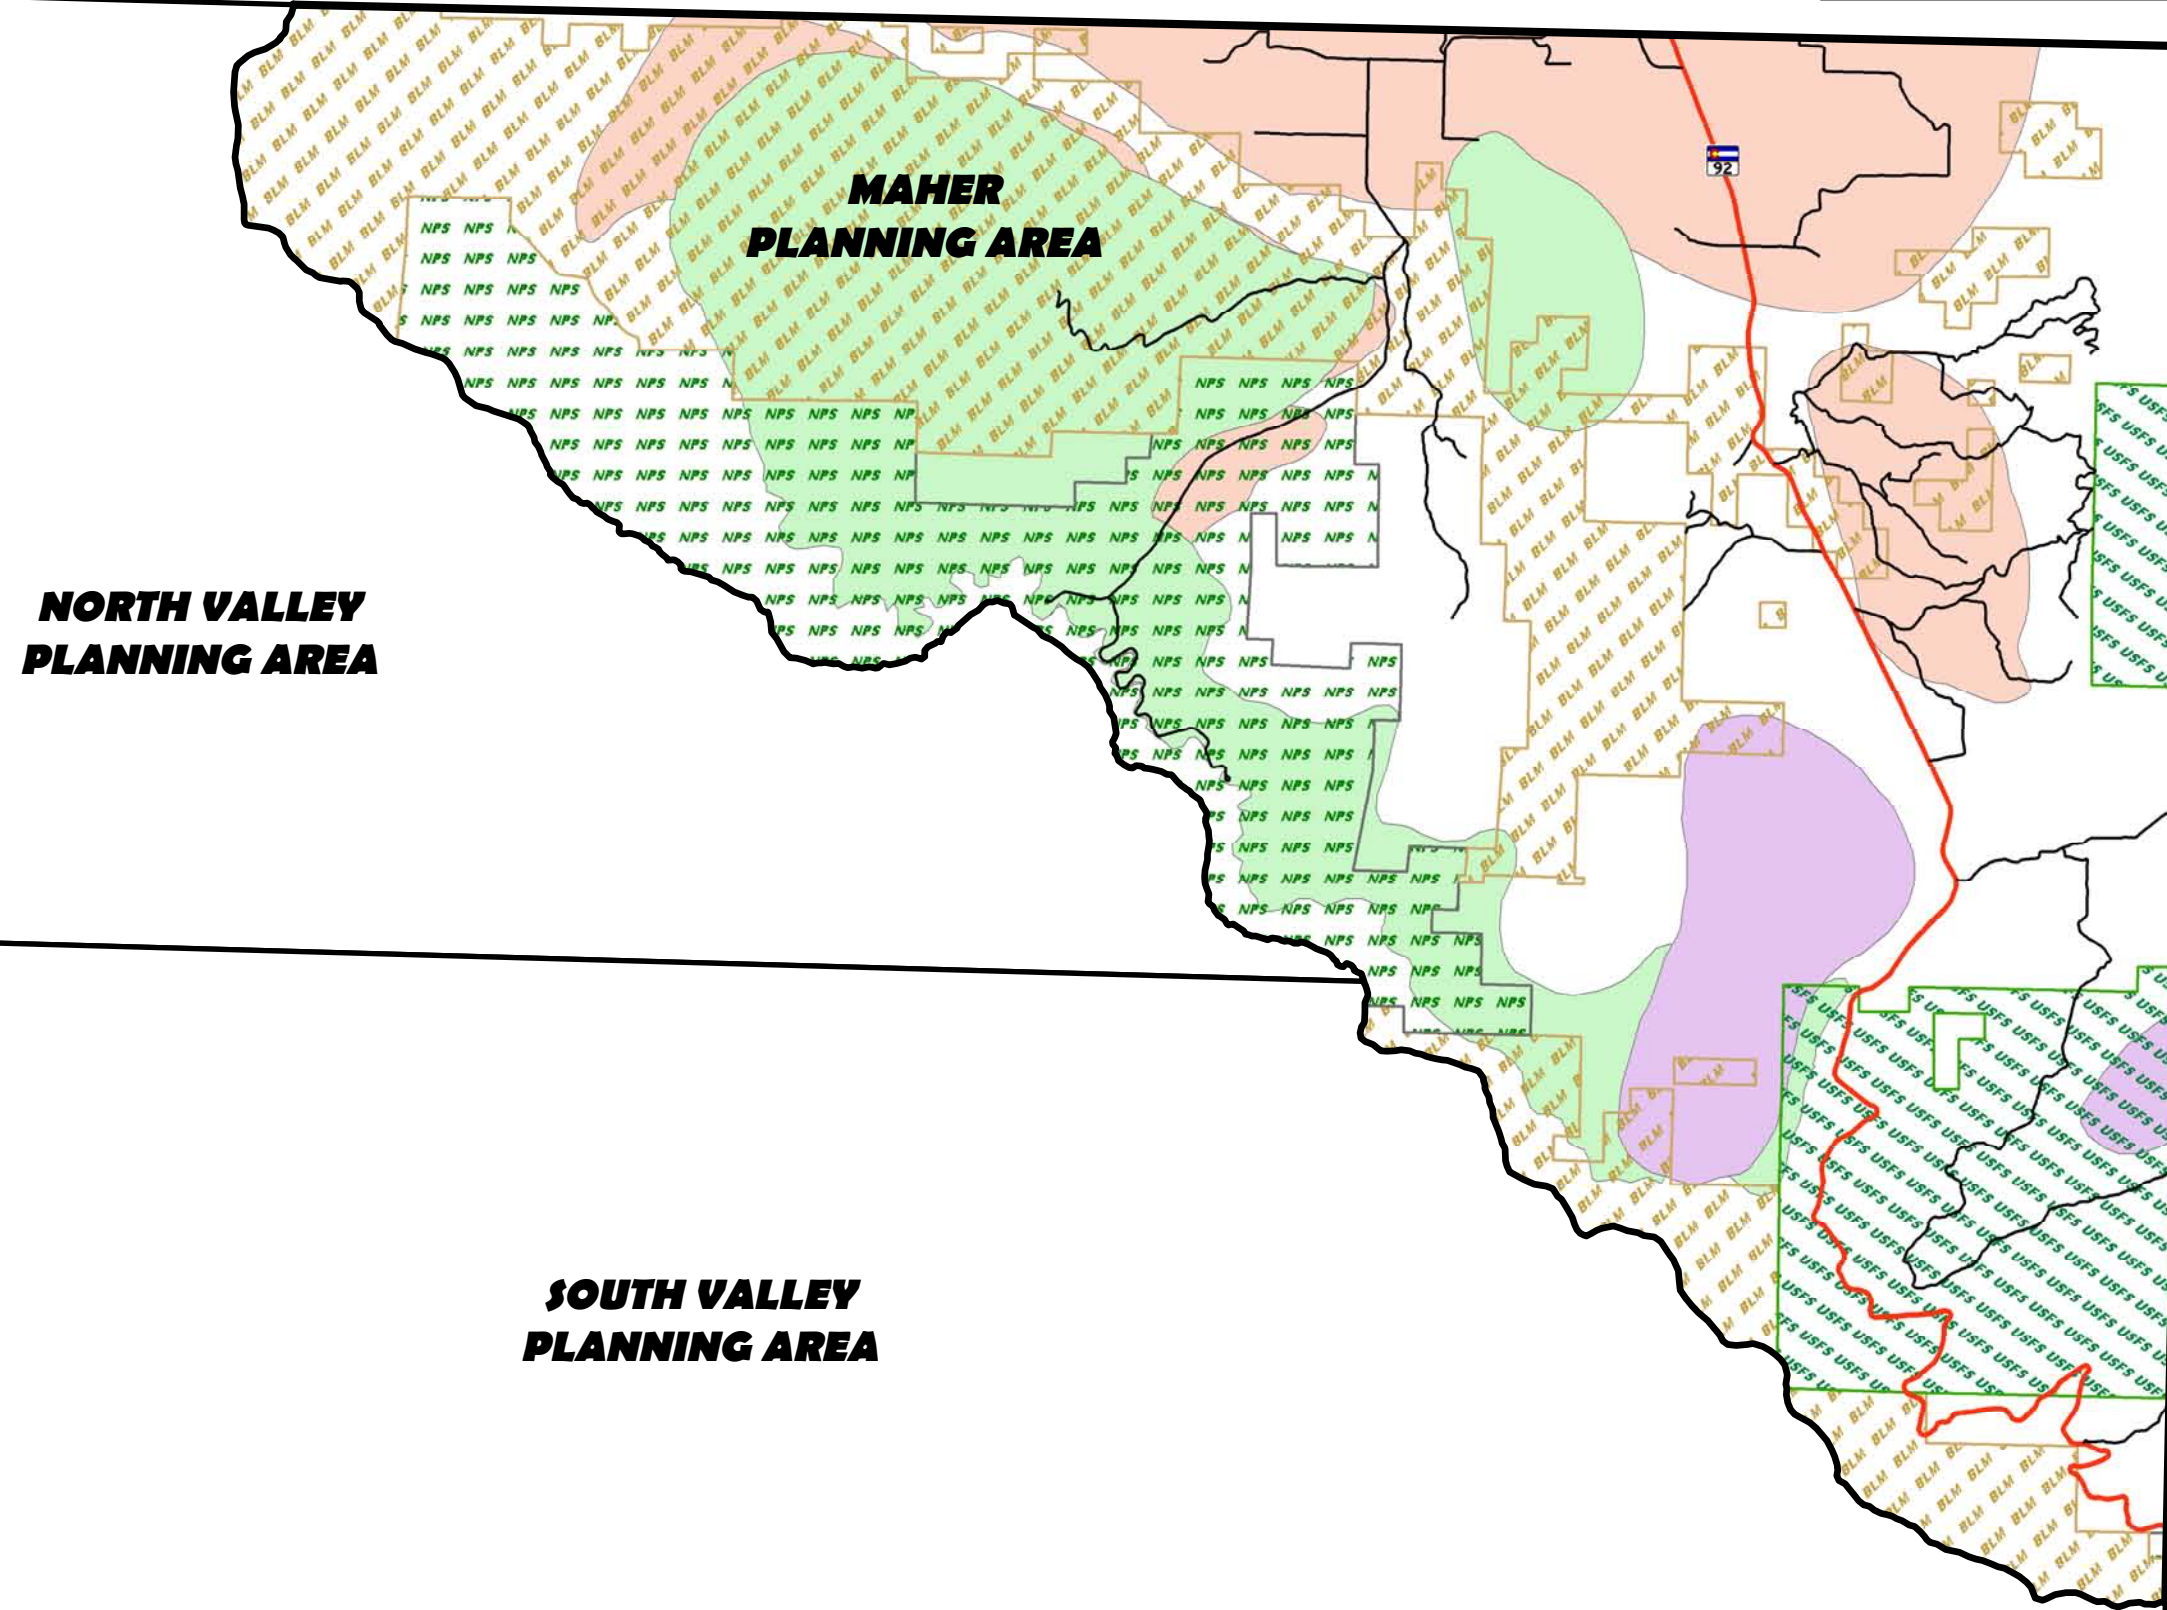

# Maher Wildlife Activity Areas Montrose County, CO Appendix D (3)

- Legend**
- Roads
  - Highways
  - Bighorn Sheep Winter Range
  - Elk Production Area
  - Elk Winter Concentration Area
  - Mule Deer Critical Winter Range
  - Pronghorn Winter Concentration
  - Incorporated Areas